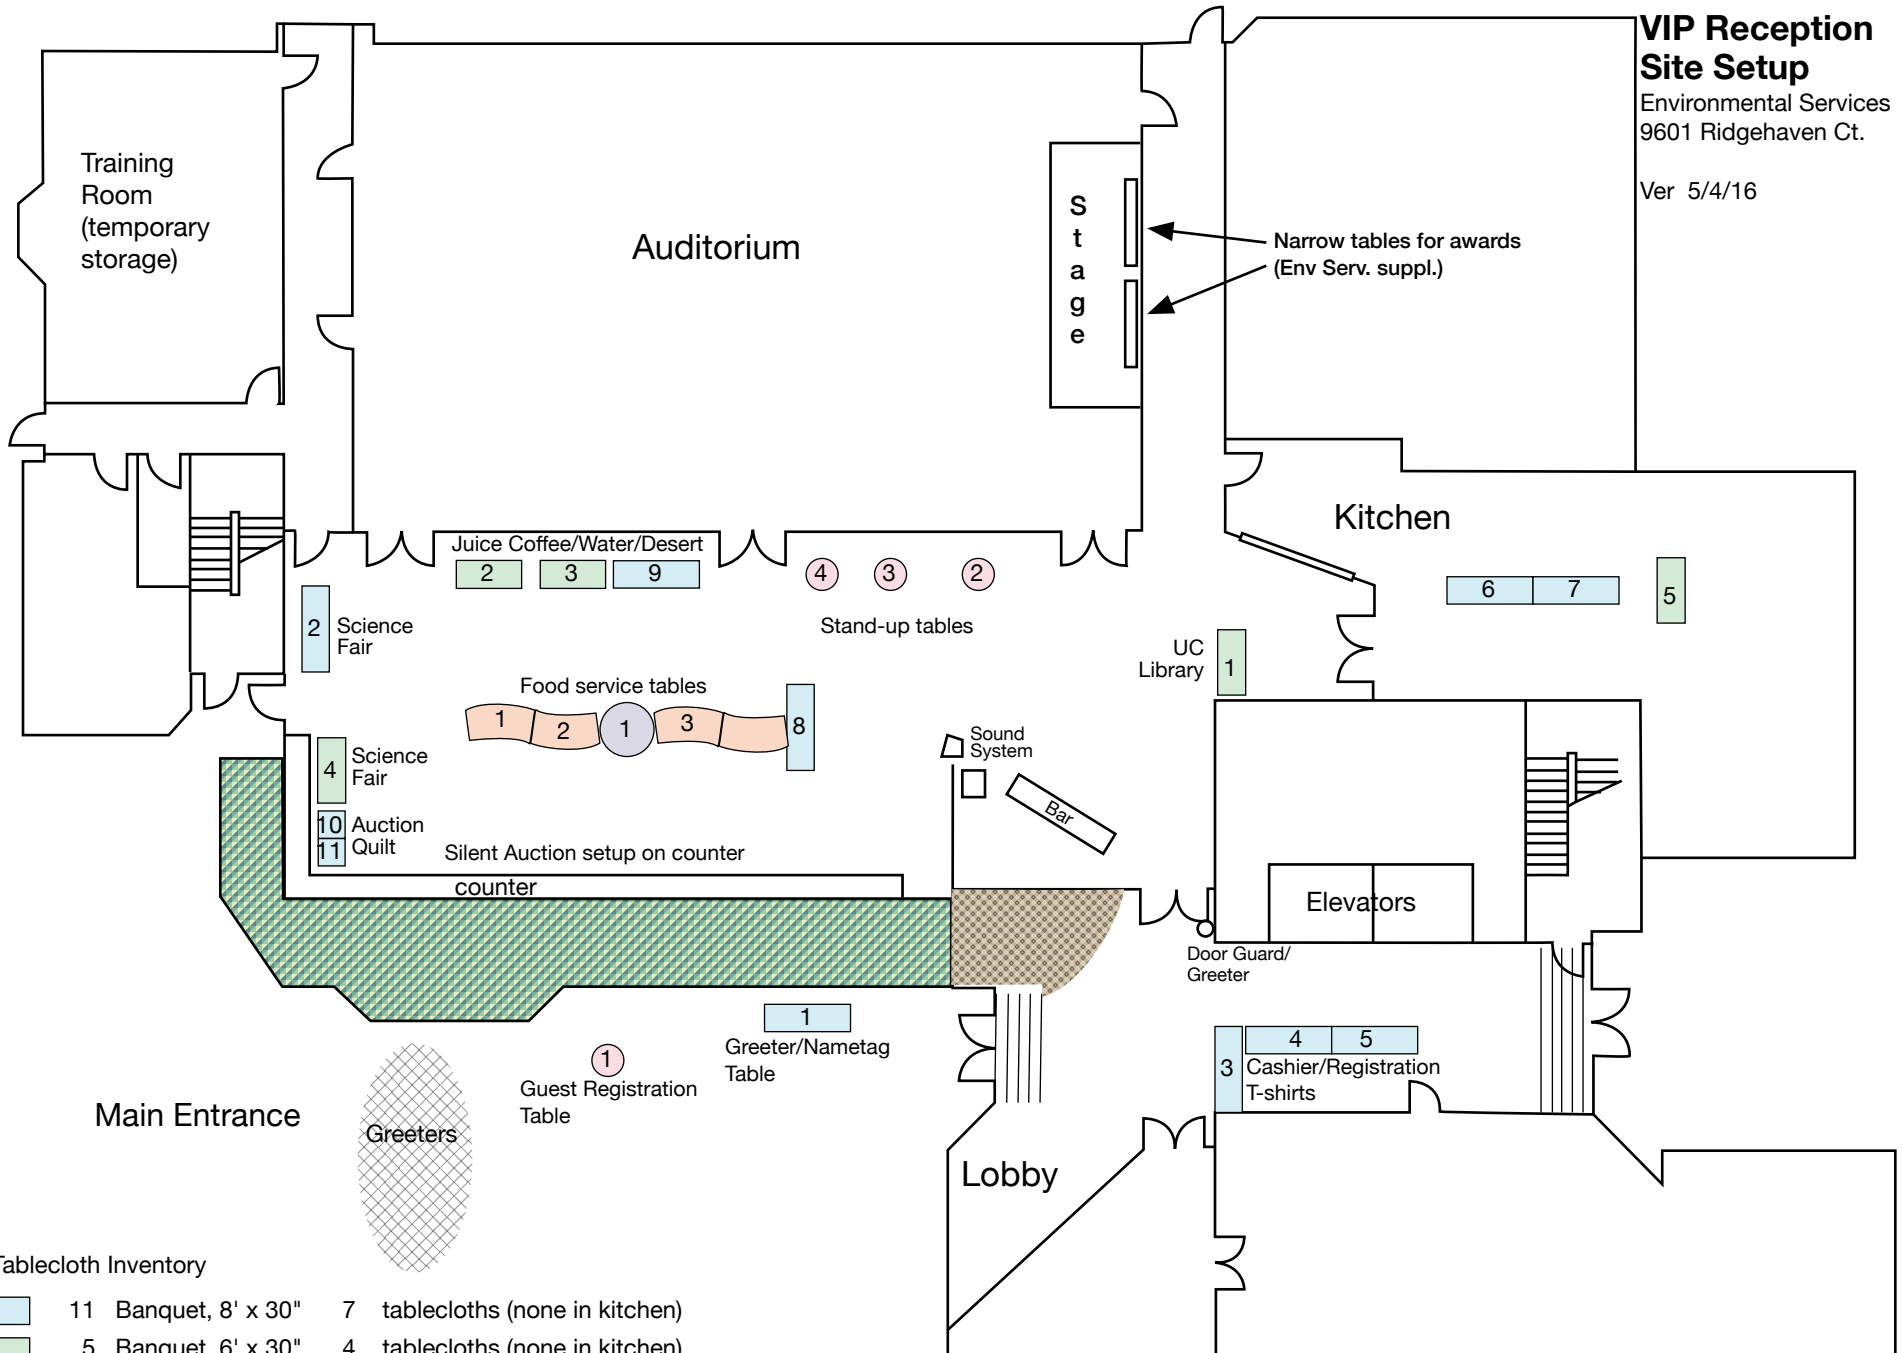

# VIP Reception Site Setup

Environmental Services  
9601 Ridgehaven Ct.

Ver 5/4/16

## Table/Tablecloth Inventory

	11 Banquet, 8' x 30"	7 tablecloths (none in kitchen)
	5 Banquet, 6' x 30"	4 tablecloths (none in kitchen)
	4 Round "belly" 36"	4 tablecloths
	4 Serpentine, 6'	4 tablecloths
	1 Round, 60"	1 tablecloth