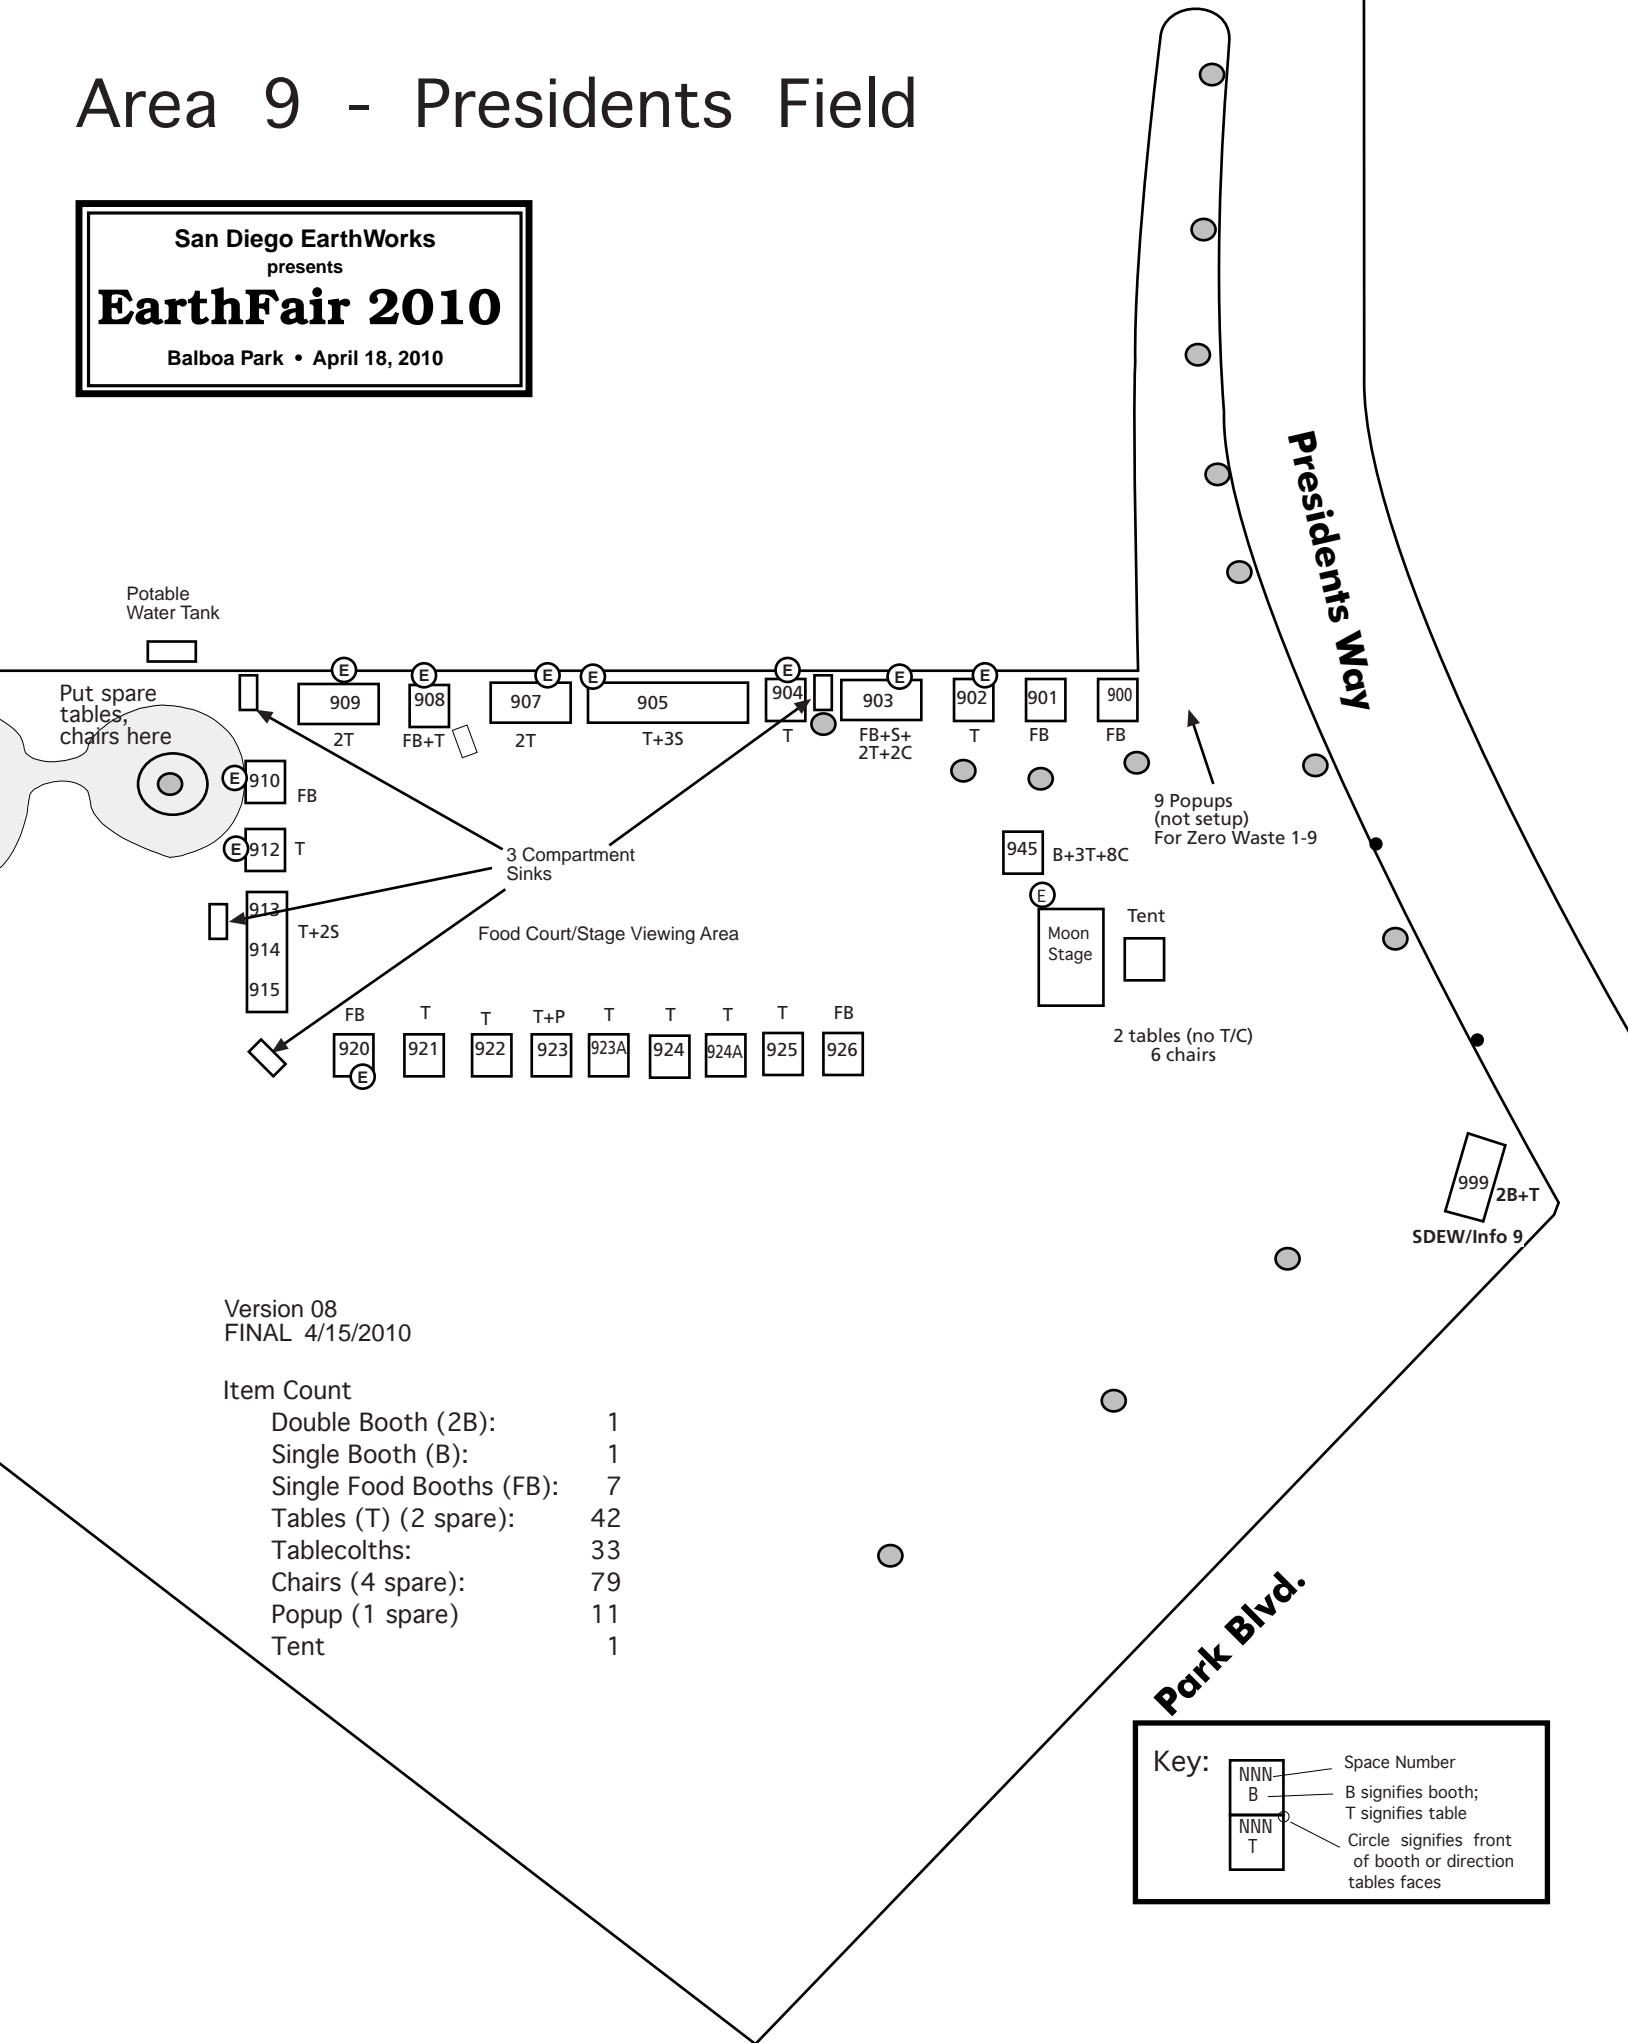

Area 9 - Presidents Field

San Diego EarthWorks
presents

EarthFair 2010

Balboa Park • April 18, 2010

Version 08
FINAL 4/15/2010

Item Count

Double Booth (2B):	1
Single Booth (B):	1
Single Food Booths (FB):	7
Tables (T) (2 spare):	42
Tablecolths:	33
Chairs (4 spare):	79
Popup (1 spare)	11
Tent	1

Key:

NNN	Space Number
B	B signifies booth;
T	T signifies table
○	Circle signifies front of booth or direction tables faces