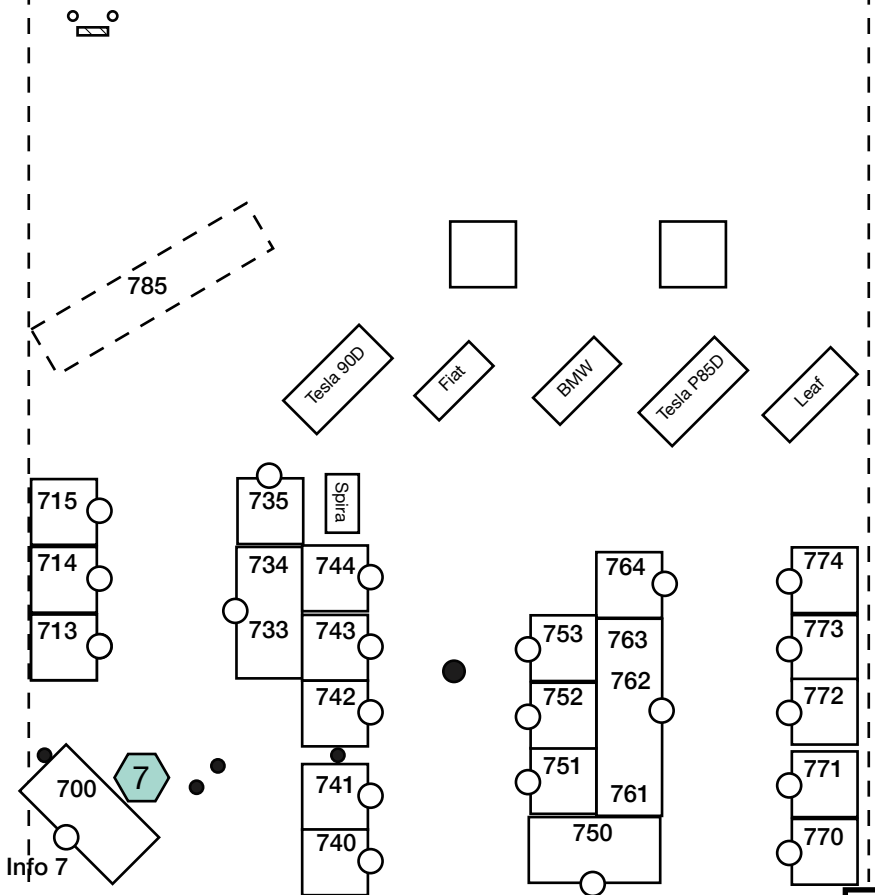

Area 7 – Pan American Plaza North

Hall of Champions
(Federal Bldg)

Childrens Area

Childrens Area

San Diego EarthWorks
presents
EarthFair 2017
Balboa Park • April 23, 2017

Reserved exhibit
numbers: 700-799
Working 4/18/2017

- Walkways
- Asphalt, Exhibit Area
- Lawn, Exhibit Area
- Zero Waste Station