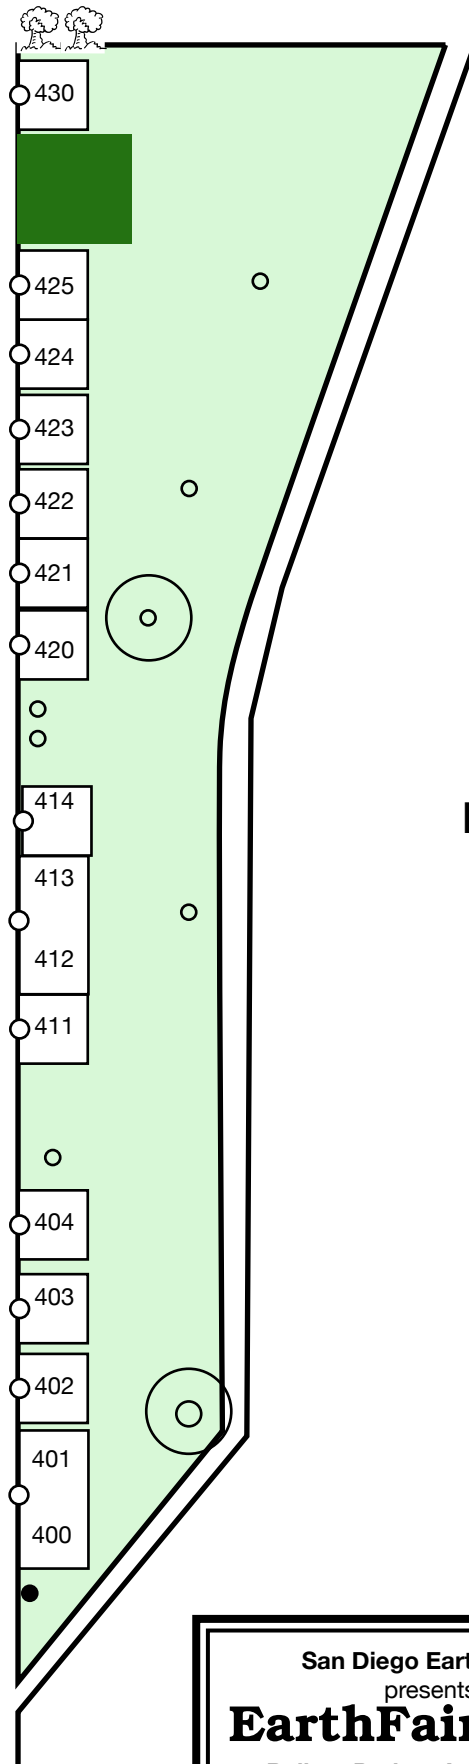

Area 4 – The Mall

Plaza de Panama

	Walkways
	Exhibit Area (lawn)
	Plants/Landscaping
	Bark/rough surface
	No booth - tree overhang
	Zero Waste Station

Working 4/1/2017

Reserved exhibit numbers: 400-499
 Available space: 17

Pan American Road

Organ Pavilion

Japanese Friendship Garden

San Diego EarthWorks presents EarthFair 2017 Balboa Park • April 23, 2017
