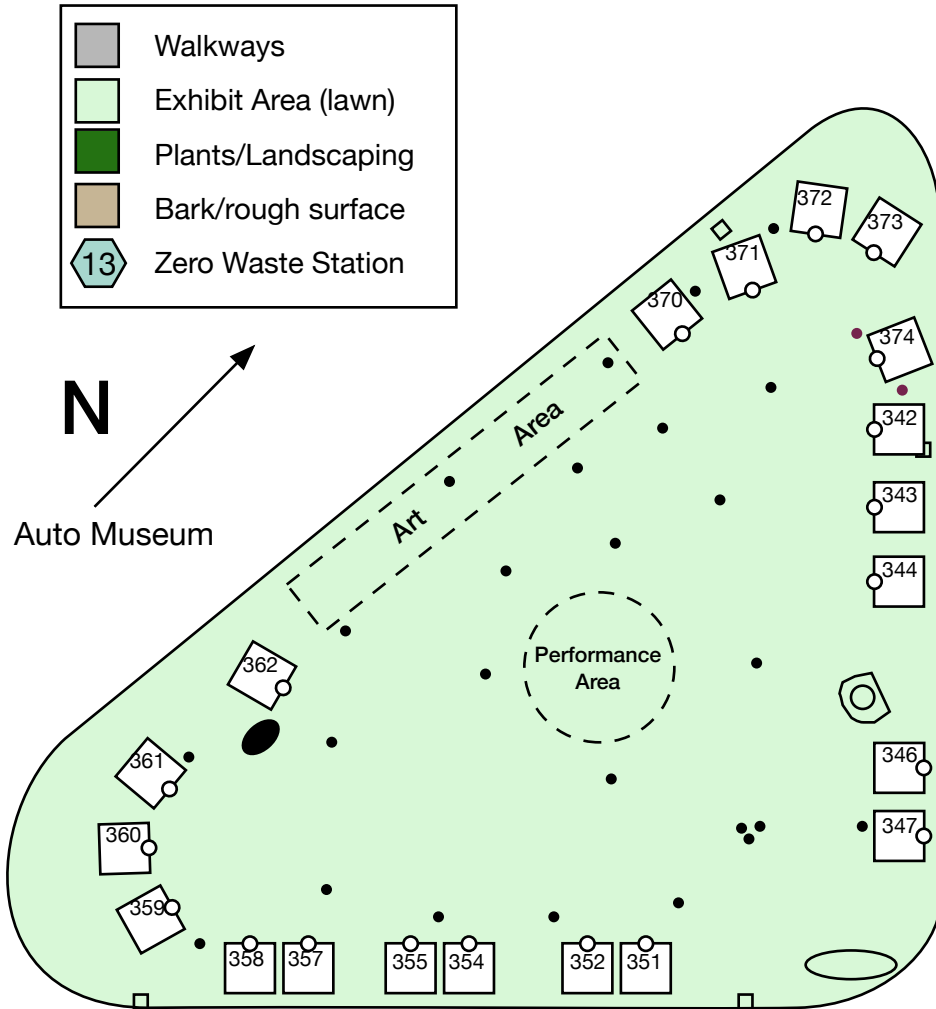

Area 3 – Children's Area

Pan Am Plaza North

Working 4/18/17

San Diego EarthWorks
presents
EarthFair 2017
Balboa Park • April 23, 2017

Reserved exhibit numbers: 300-399