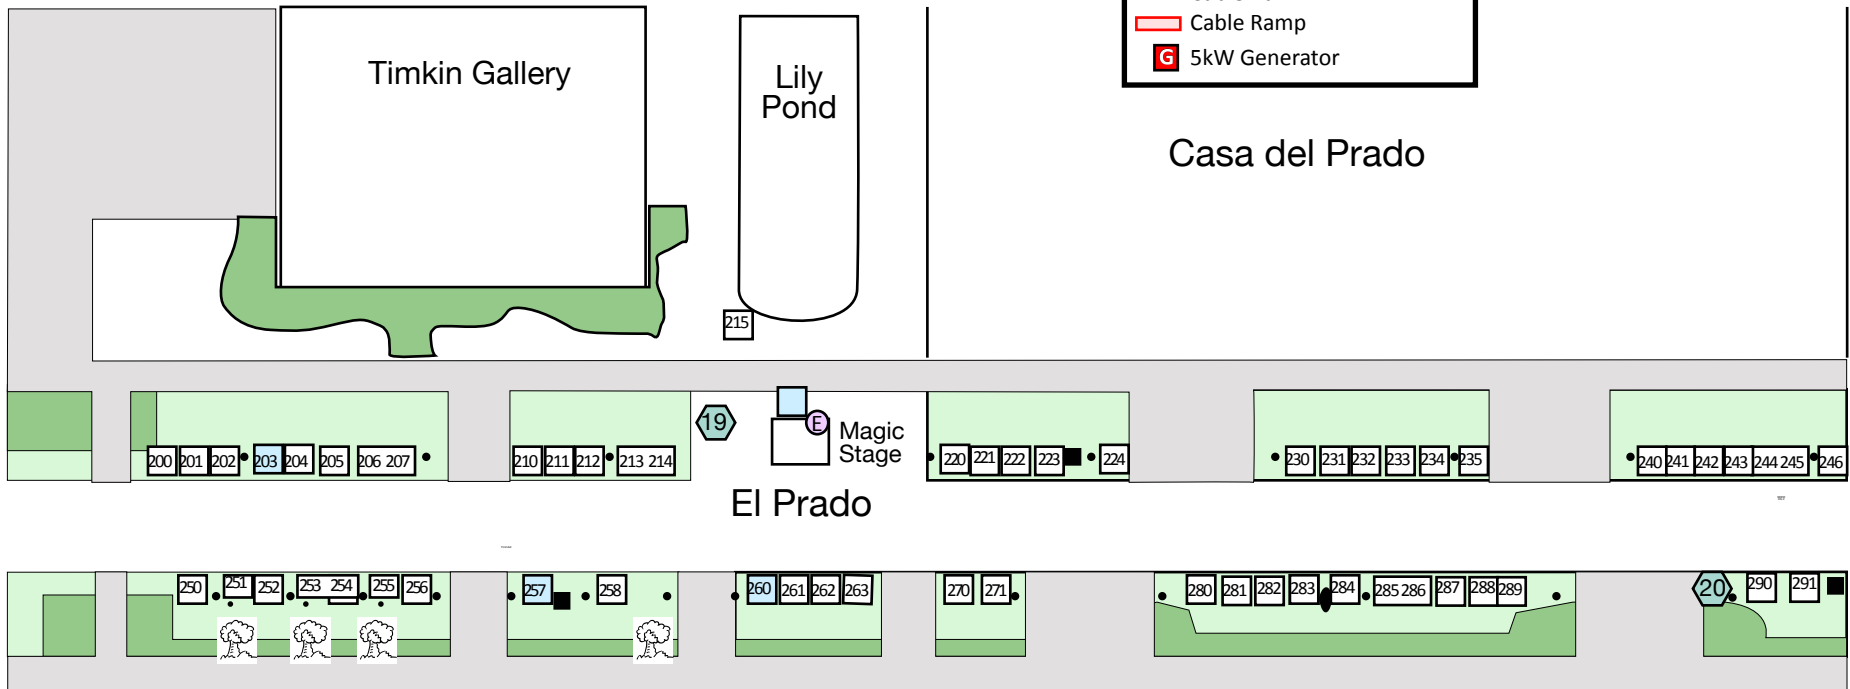

Area 2 – El Prado East

-  Electrical loads
-  4- or 6-plug Distribution Box
-  6-plug Distribution Box
-  Cable Run
-  Cable Ramp
-  5kW Generator

Plaza de Panama

El Prado

-  Walkways
-  Exhibit Area (lawn)
-  Plants/Landscaping
-  No Booth (overhanging tree)
-  Zero Waste Station

Reserved exhibit numbers: 200-299
 Available space: 55

Working 4/18/2017

San Diego EarthWorks
 presents
EarthFair 2017
 Balboa Park • April 23, 2017